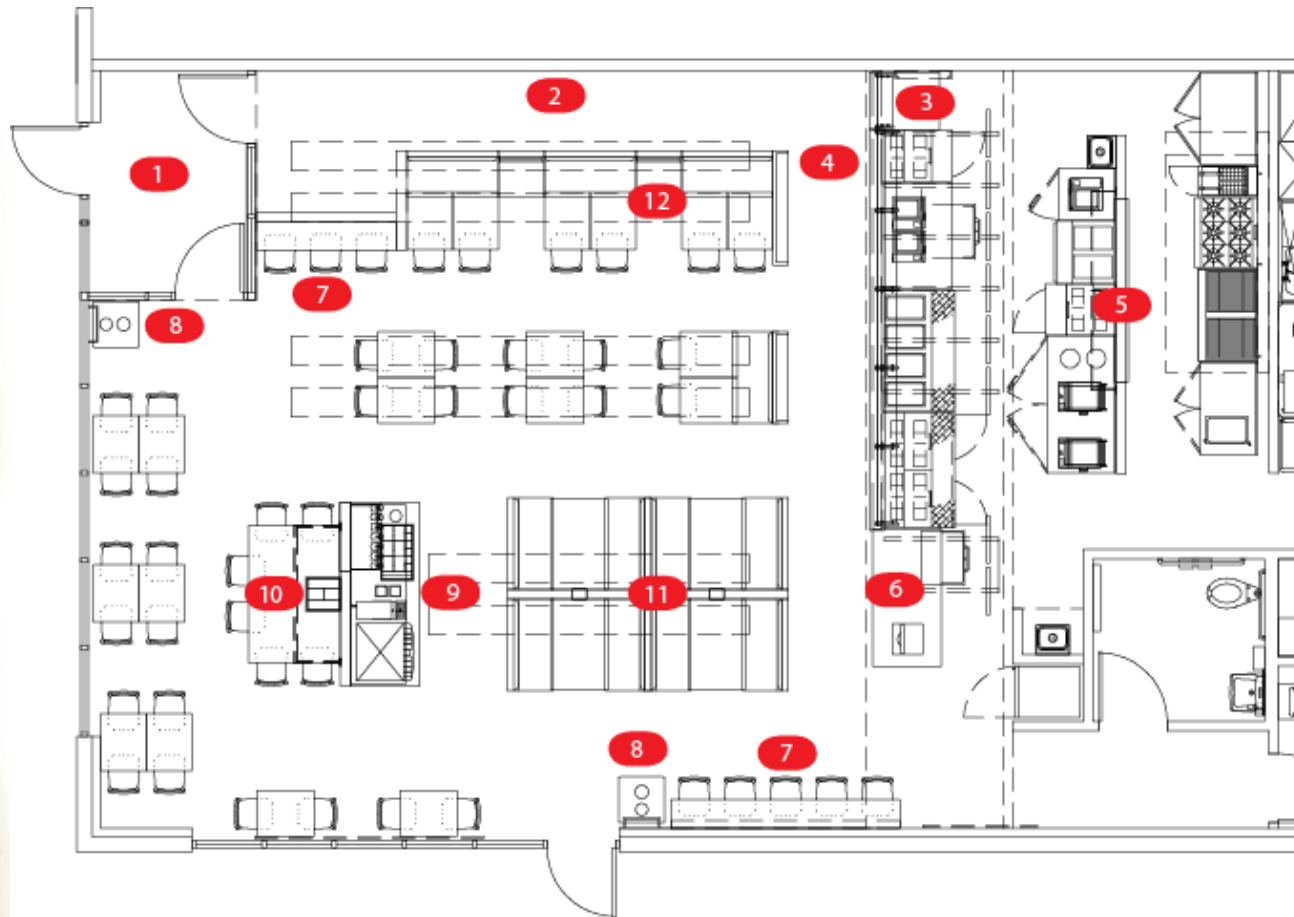

# New Trade Dress - Outlined

---

- Noted Floor Plan (handout)
  - New design elements and locations
- Floor Finish Plan
  - New finishes and locations
- Reflected Ceiling Plan
  - New design elements and fixtures
- New Interior Elements, New & Updated Fixtures
  - Brand Wall
  - Service Line/Back Service Wall
  - Beverage Island/Community Table
  - Millwork
- Evolution of Signage

# Noted Floor Plan

## Keyed Notes

- 1 Main Entry/Exit Vestibule
- 2 Brand Wall
- 3 Artisanal Prep Table
- 4 Service Line
- 5 Kitchen Window
- 6 Card/Dessert Display
- 7 Dining Counter
- 8 Trash Receptacle
- 9 Beverage Center
- 10 Community Table
- 11 4-Top Booths
- 12 Banquette Seating

Noted Floor Plan