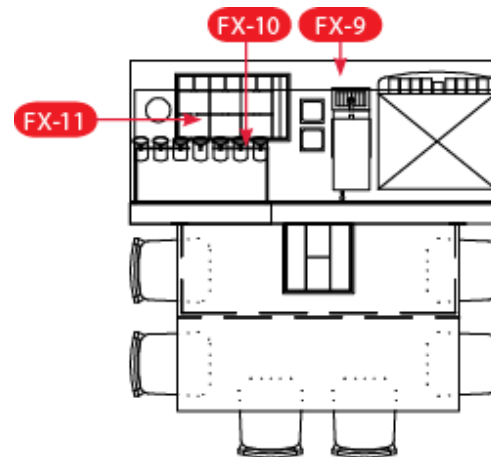

# Fixtures at Soda Station

FX-10 Beverage Center Supply Rack

FX-11 Beverage Center Condiment Tray

Fixture Plan Detail