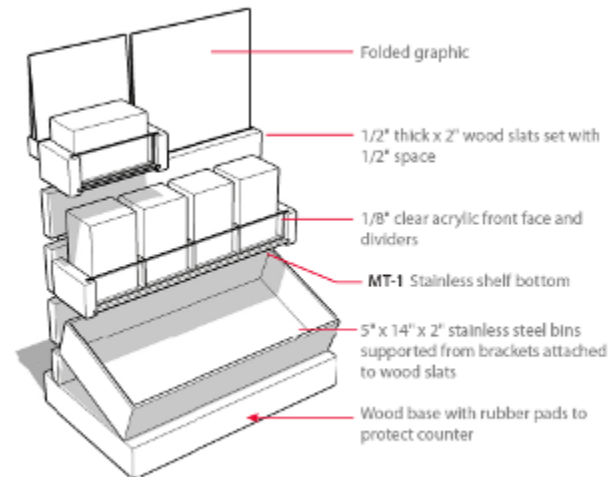

Utensil Rack / Card-Dessert Display