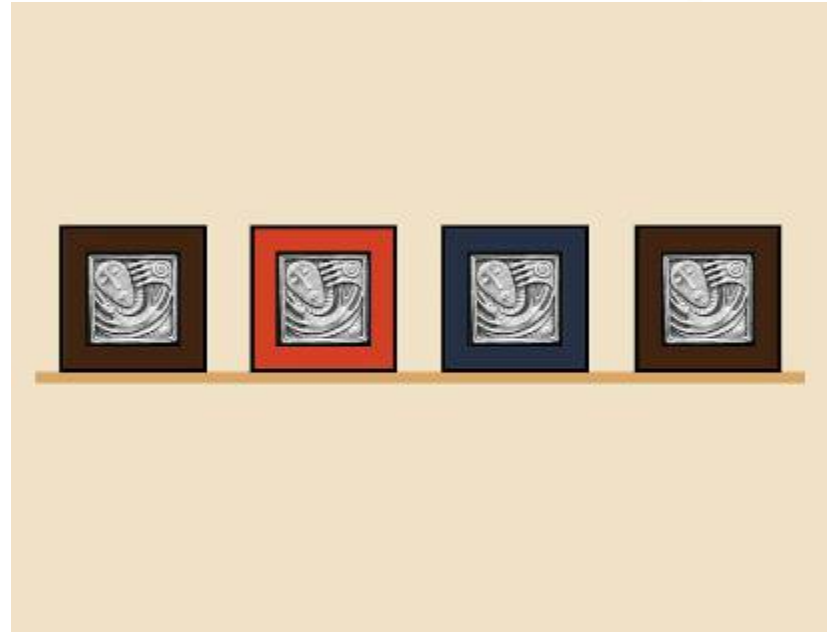

Dining Counter / Prata Display Shelf