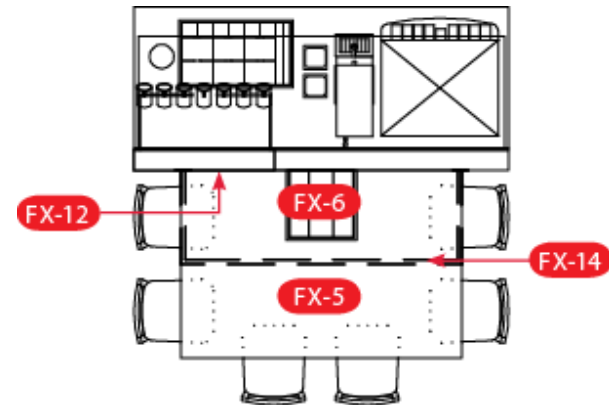

Community Table Fixtures

Removable metal tray in Solid Surface surround attached to countertop in field.

FX-6 Community Table Condiment Tray