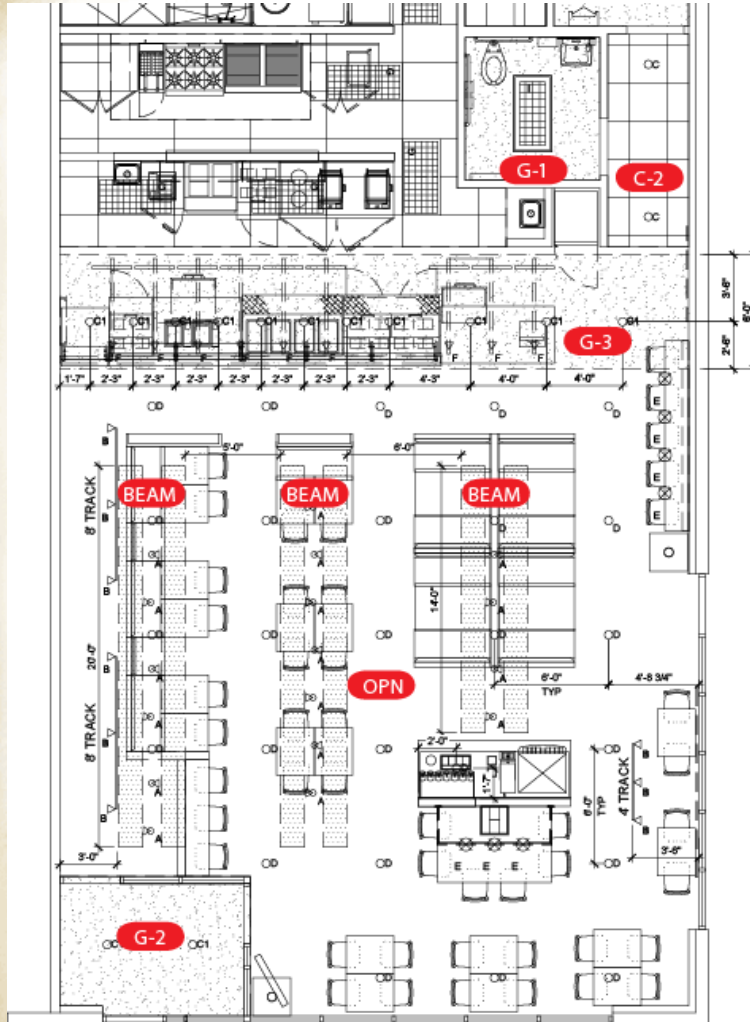

Reflected Ceiling Plan